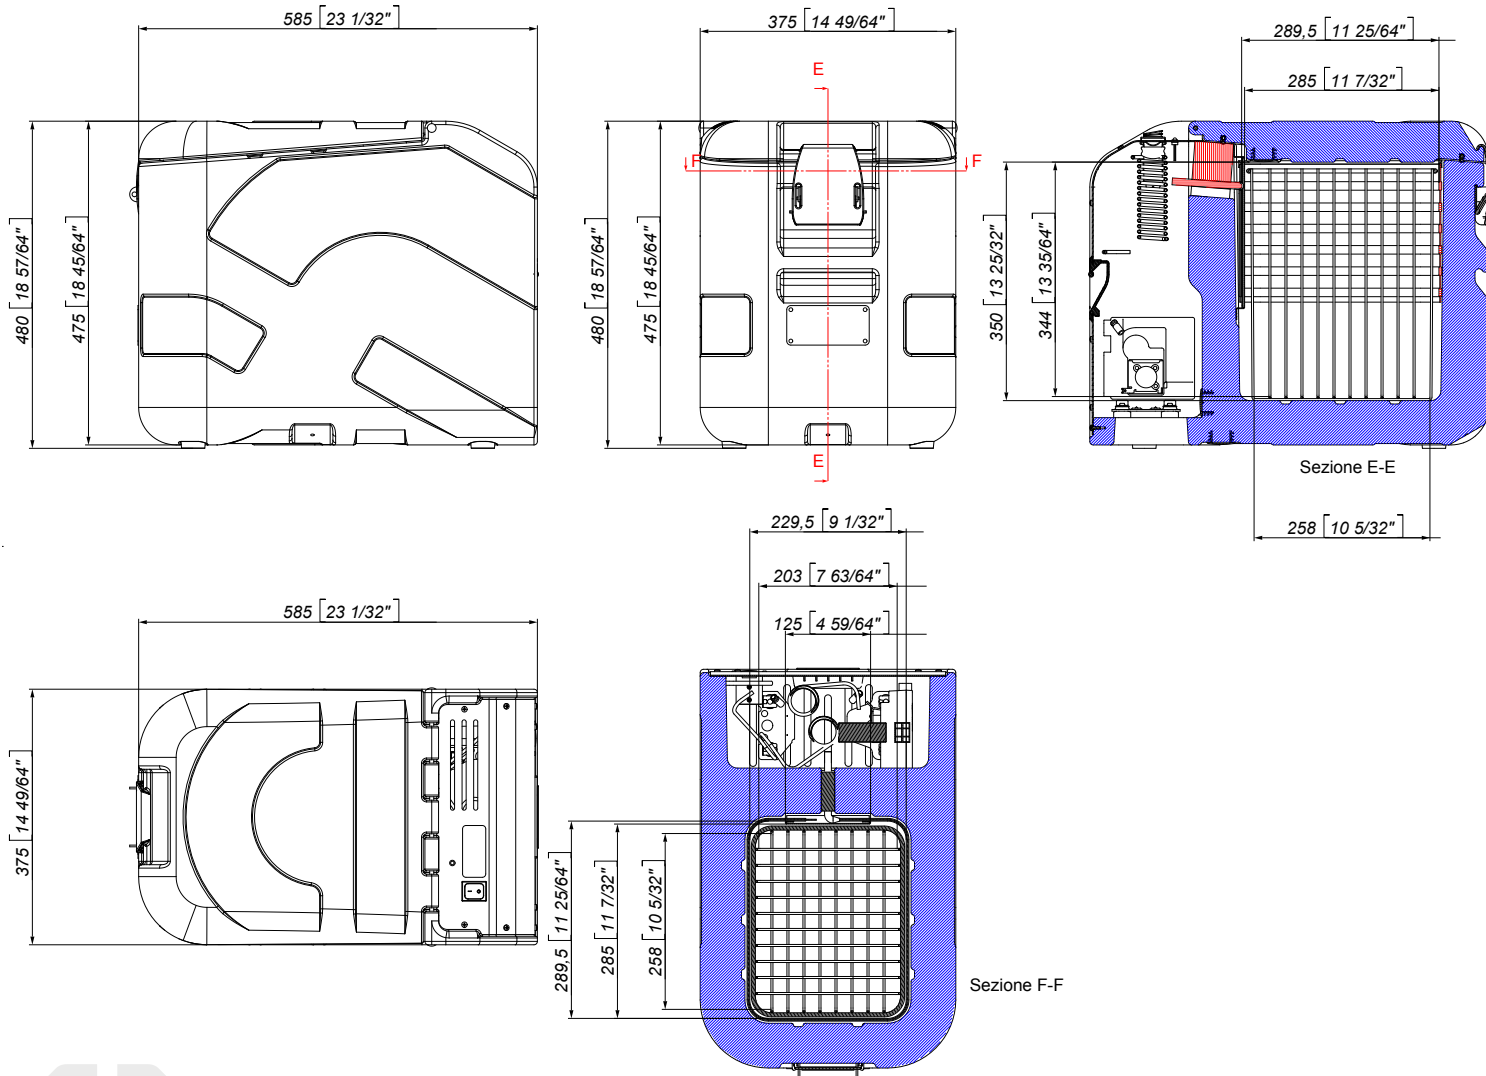

816001/03 Coldtainer T0022/FDH TECHNICAL DRAWING

*millimeters[inches]